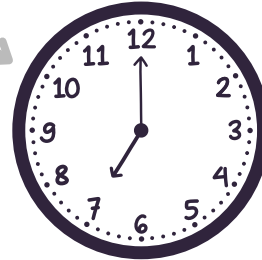

Name :

Date :

Matching Time

Draw a line to match each time to each clock.

7:00

5:00

9:00

1:00